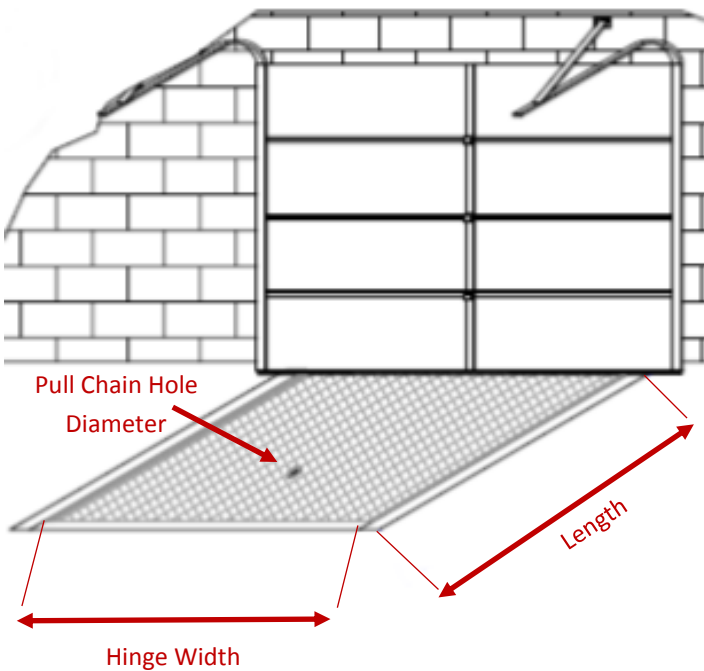

Xcluder™ Night Guard™ Pest Control Dock Leveler Seal Kit

Parts and Accessories

Item	Description
162696	Xcluder™ Night Guard™ 72" Kit. Includes two 72" side seals
162697	Xcluder™ Night Guard™ 84" Kit. Includes two 84" side seals
162698	Xcluder™ Night Guard™ 96" Kit. Includes two 96" side seals
162676	1.75" Pull Chain Seal
162677	2.0" Pull Chain Seal
162678	2.5" Pull Chain seal

Pull Chain Seal