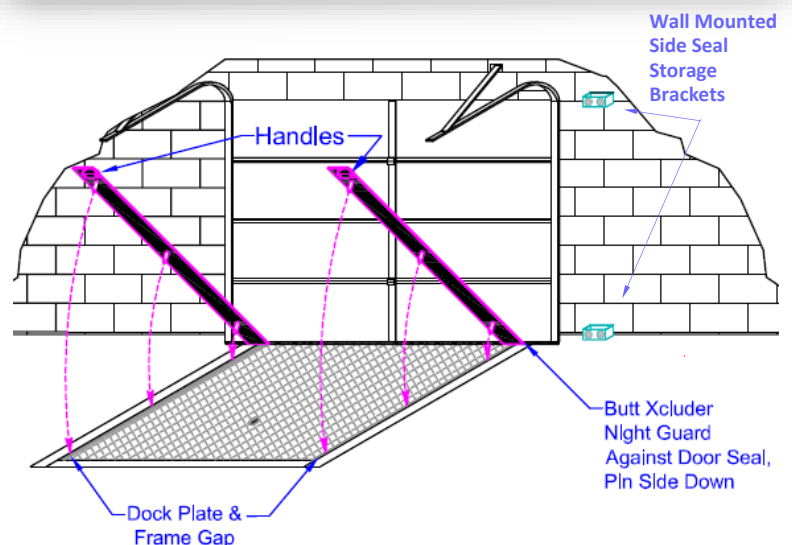

## Xcluder™ Night Guard™\*

*Easy to Install Rodent Protection for Dock Levelers*

**Ideal for: Food Processing Facilities Storage and Warehouse Facilities Food Distribution Centers Grocery Stores Pet Stores Supercenters Any location that requires reduced or eliminated chemical pest control**

The gaps around unprotected dock levelers are an open door for rodents and other pests to enter your facility. Until now, sealing those gaps was expensive and time consuming.

**Xcluder® Night Guard** Dock Leveler Seals are a fast and easy to implement solution. Simply place the Night Guard seals on each side of the leveler when it's not in use. Night Guard is constructed using solid steel and our patented **Xcluder** fill fabric gasket. This combination provides a barrier that is virtually impenetrable to rodents and other pests. When the dock is in use, simply place **Xcluder Night Guard** in the wall mounted storage brackets.

### Features

- ◆ Can be installed and/or removed in seconds
- ◆ Fits most common leveler sizes
- ◆ All steel construction with Xcluder gasket fabric
- ◆ Stands up to forklift traffic
- ◆ Welded positioning pins to ensure correct placement every time
- ◆ Can be used with existing brush seals
- ◆ Pull Chain Seal (optional)
- ◆ Hinge Seal (optional) - not required for continuous or piano style hinges

### Specifications

- ◆ Available in three sizes to accommodate 72", 84" and 96" levelers. (Custom kits are available for larger levelers. Call for details.)
- ◆ 4" wide
- ◆ Kit includes:
  - ◆ Two (2) side seals
  - ◆ Side seal storage brackets for wall mounting